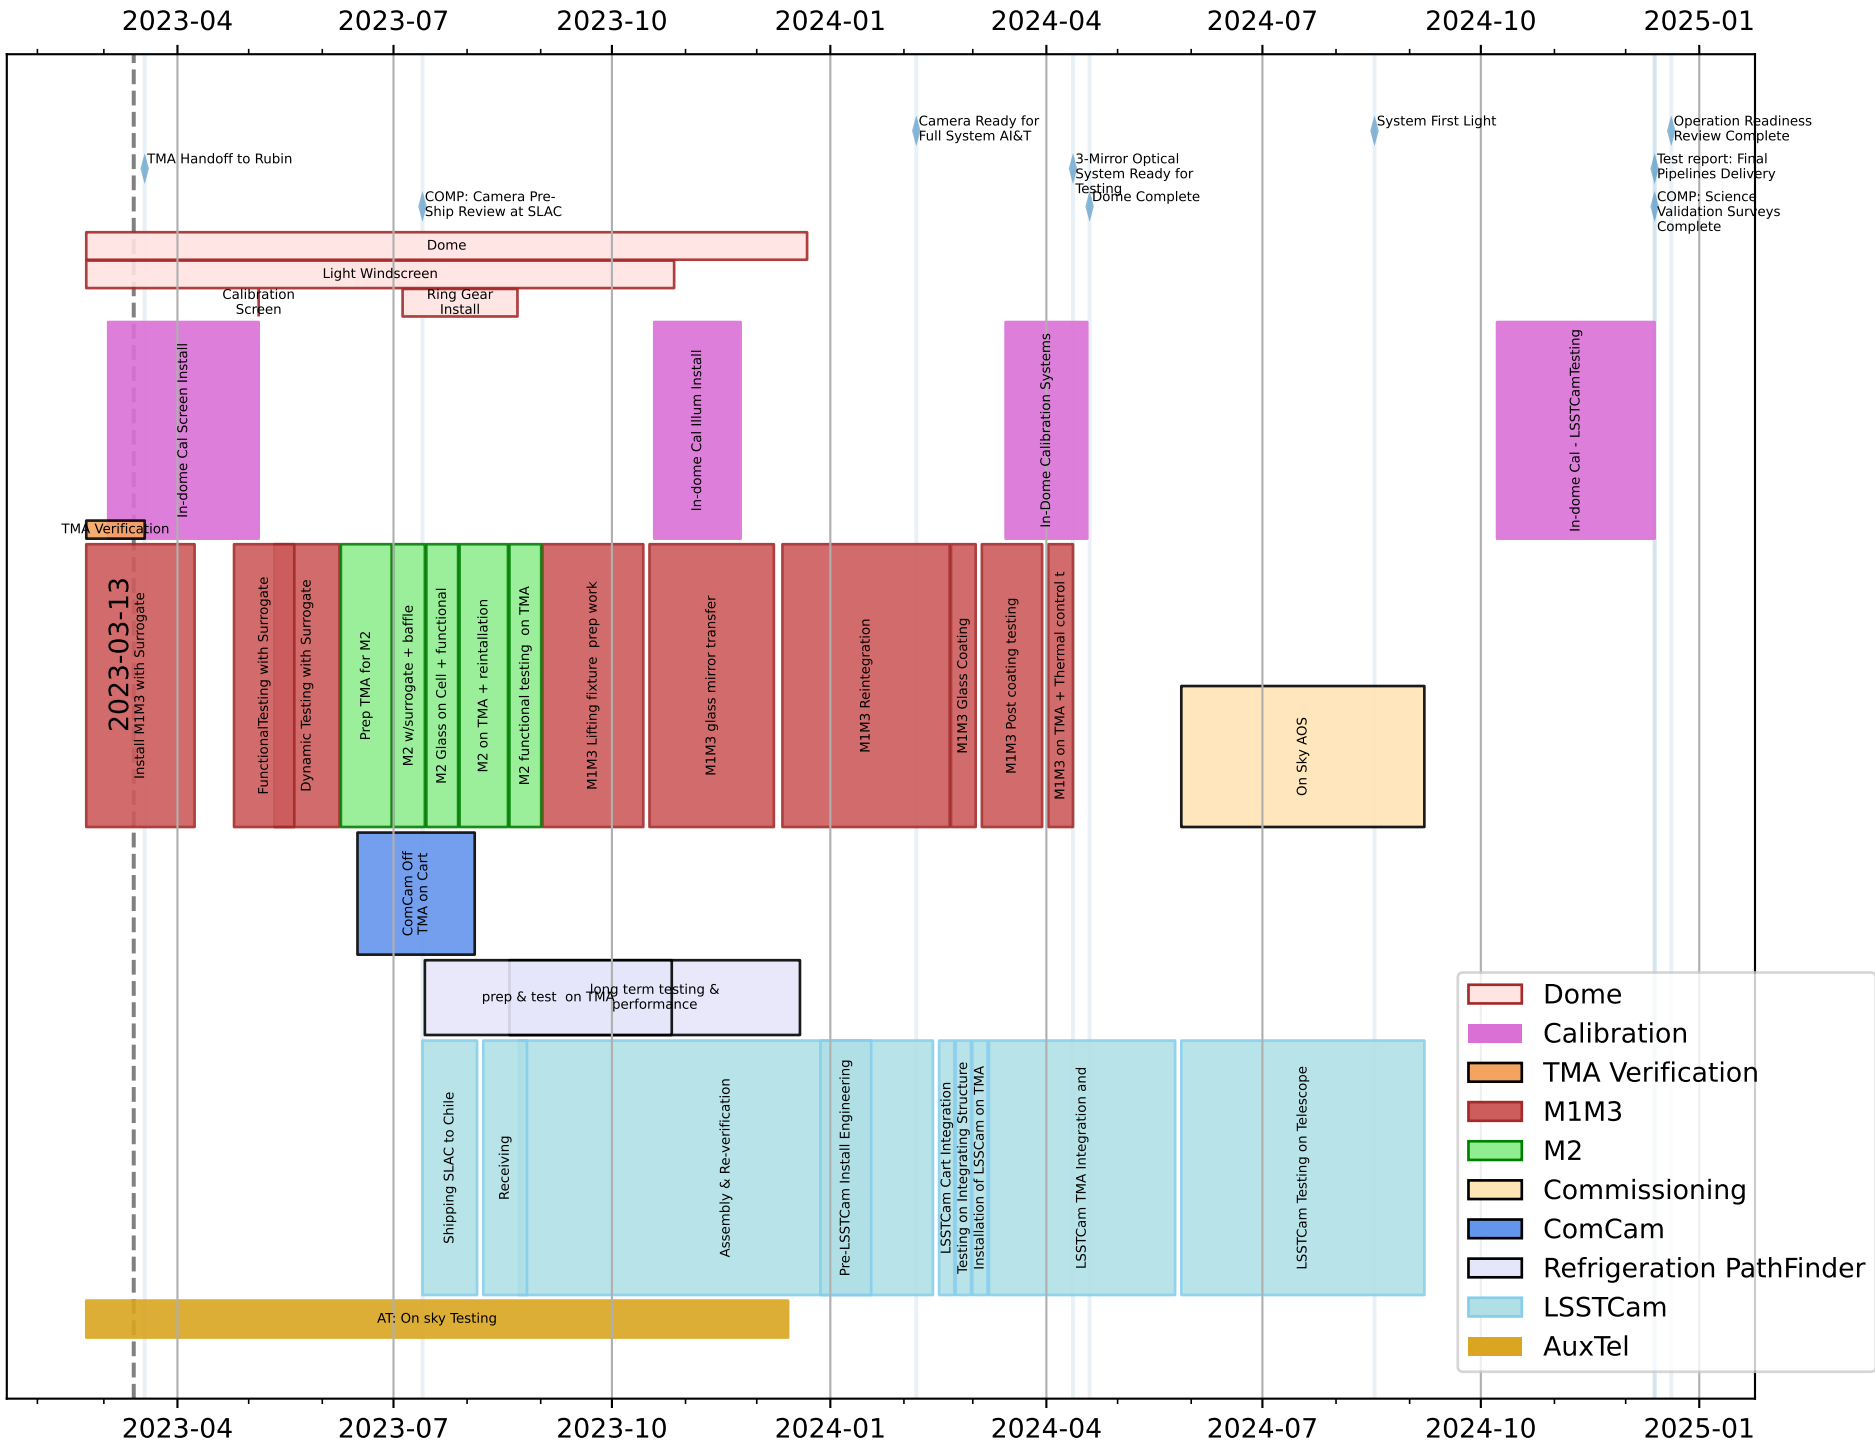

202301-ME.xls

- Dome
- Calibration
- TMA Verification
- M1M3
- M2
- Commissioning
- ComCam
- Refrigeration Pathfinder
- LSSTCam
- AuxTel