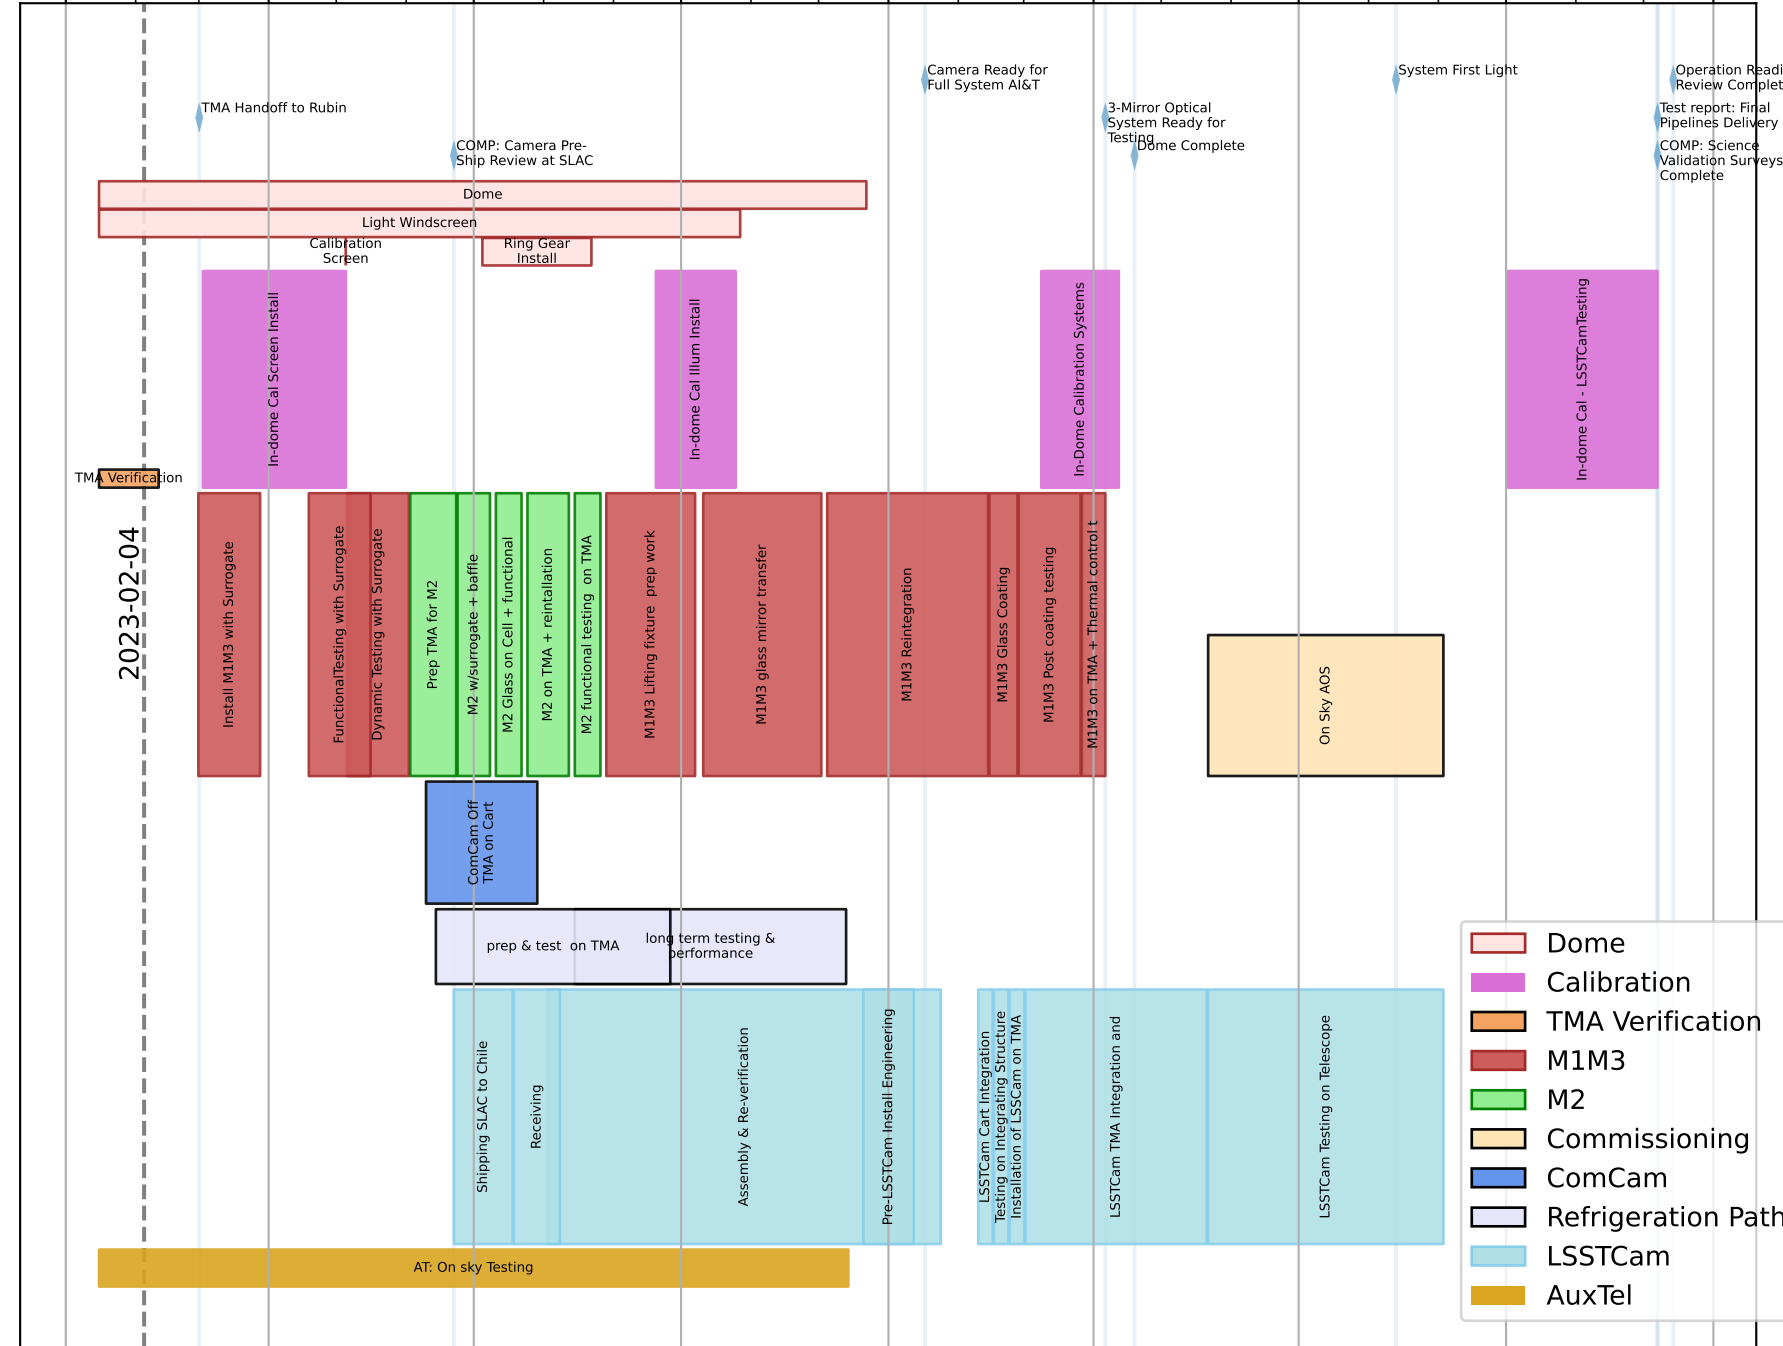

202212-ME.xls

2023-01 2023-04 2023-07 2023-10 2024-01 2024-04 2024-07 2024-10 2025-01

- Dome
- Calibration
- TMA Verification
- M1M3
- M2
- Commissioning
- ComCam
- Refrigeration Pathfinder
- LSSTCam
- AuxTel