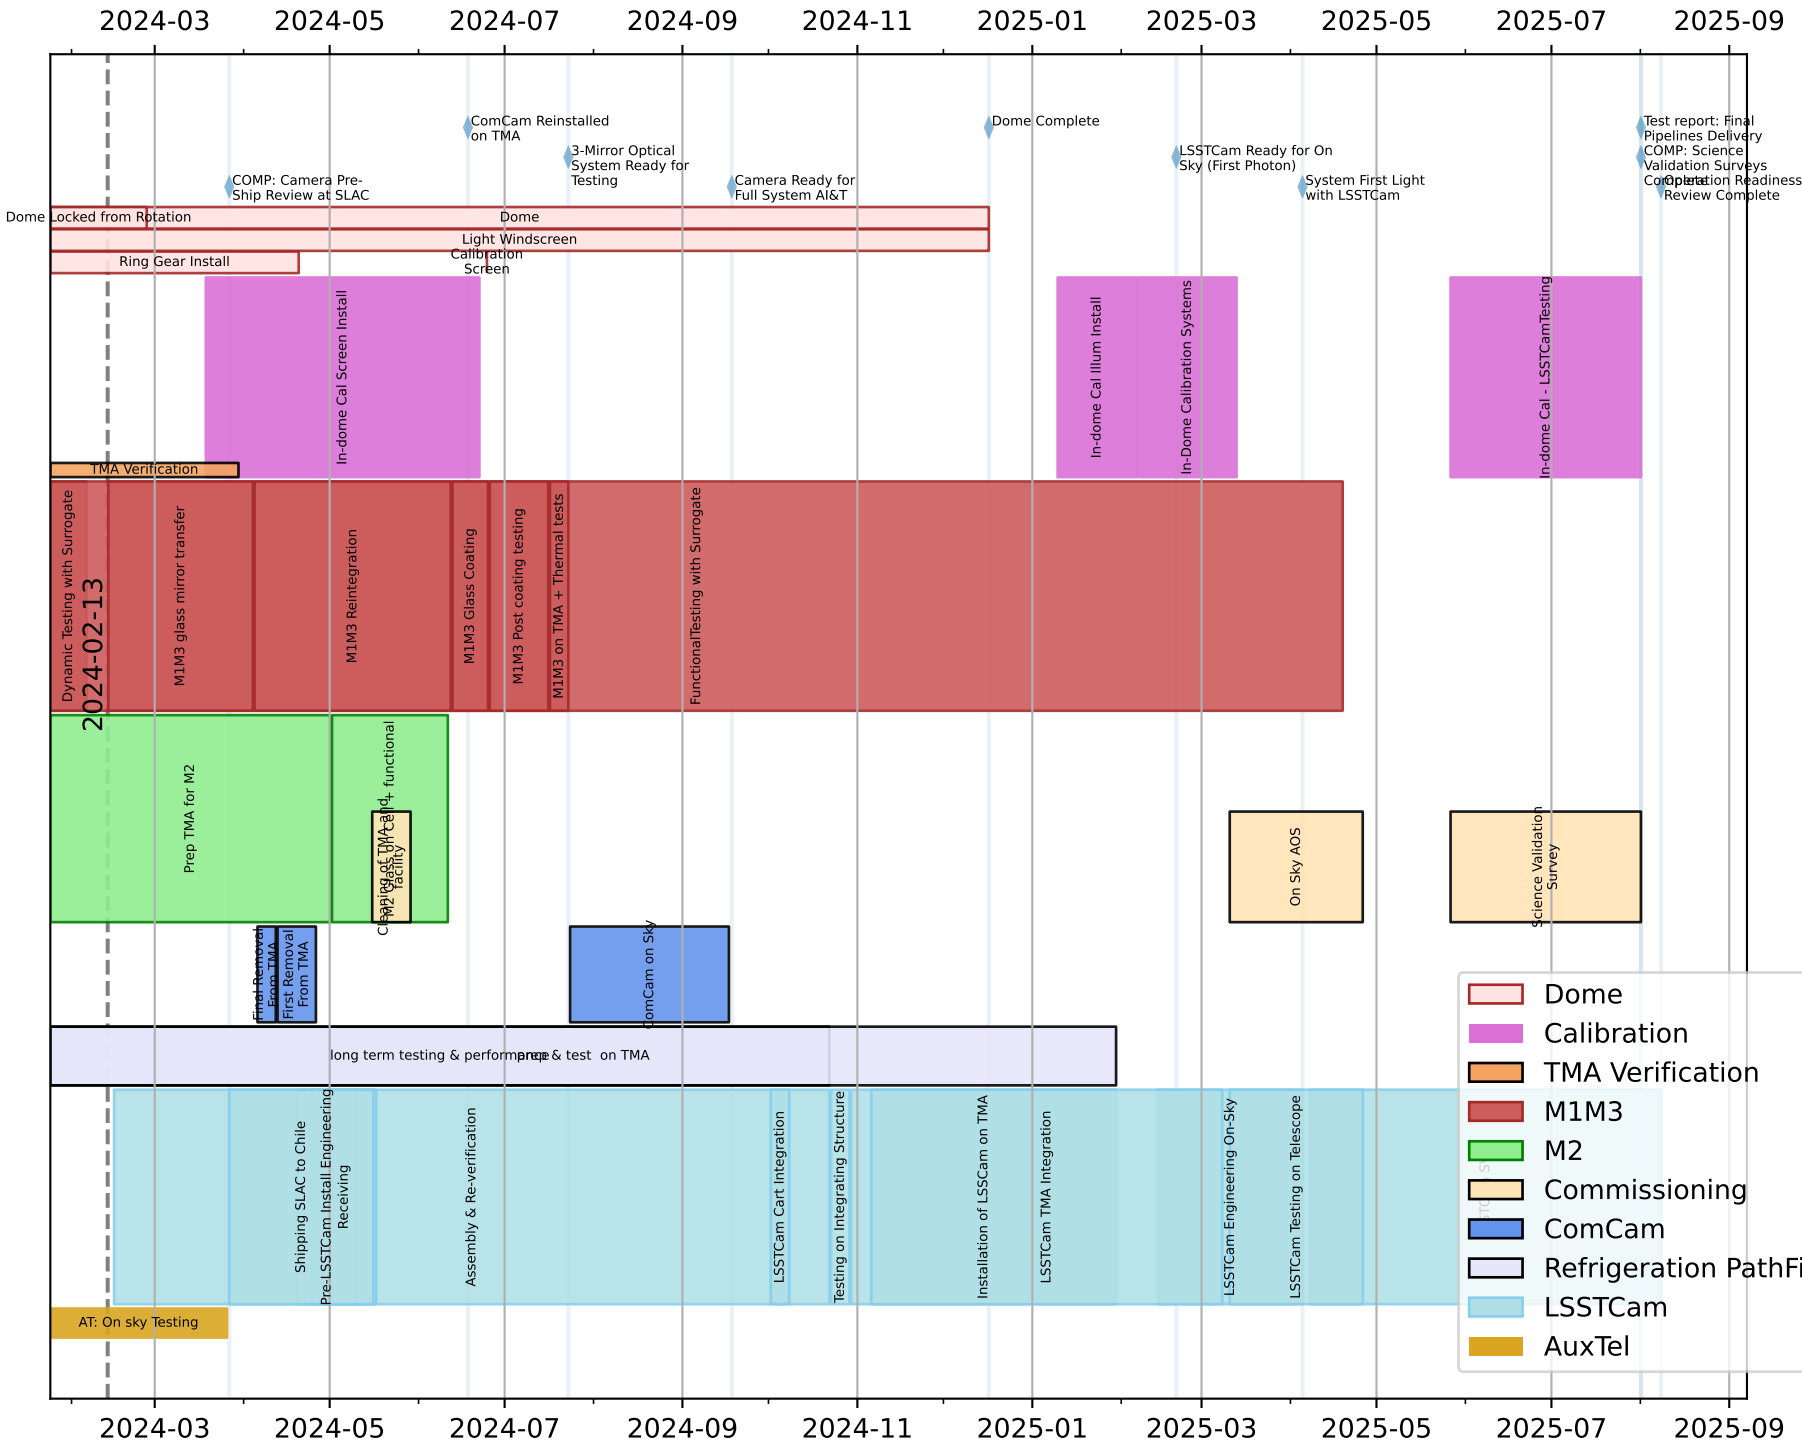

202312-ME.xls

- Dome
- Calibration
- TMA Verification
- M1M3
- M2
- Commissioning
- ComCam
- Refrigeration PathFinder
- LSSTCam
- AuxTel