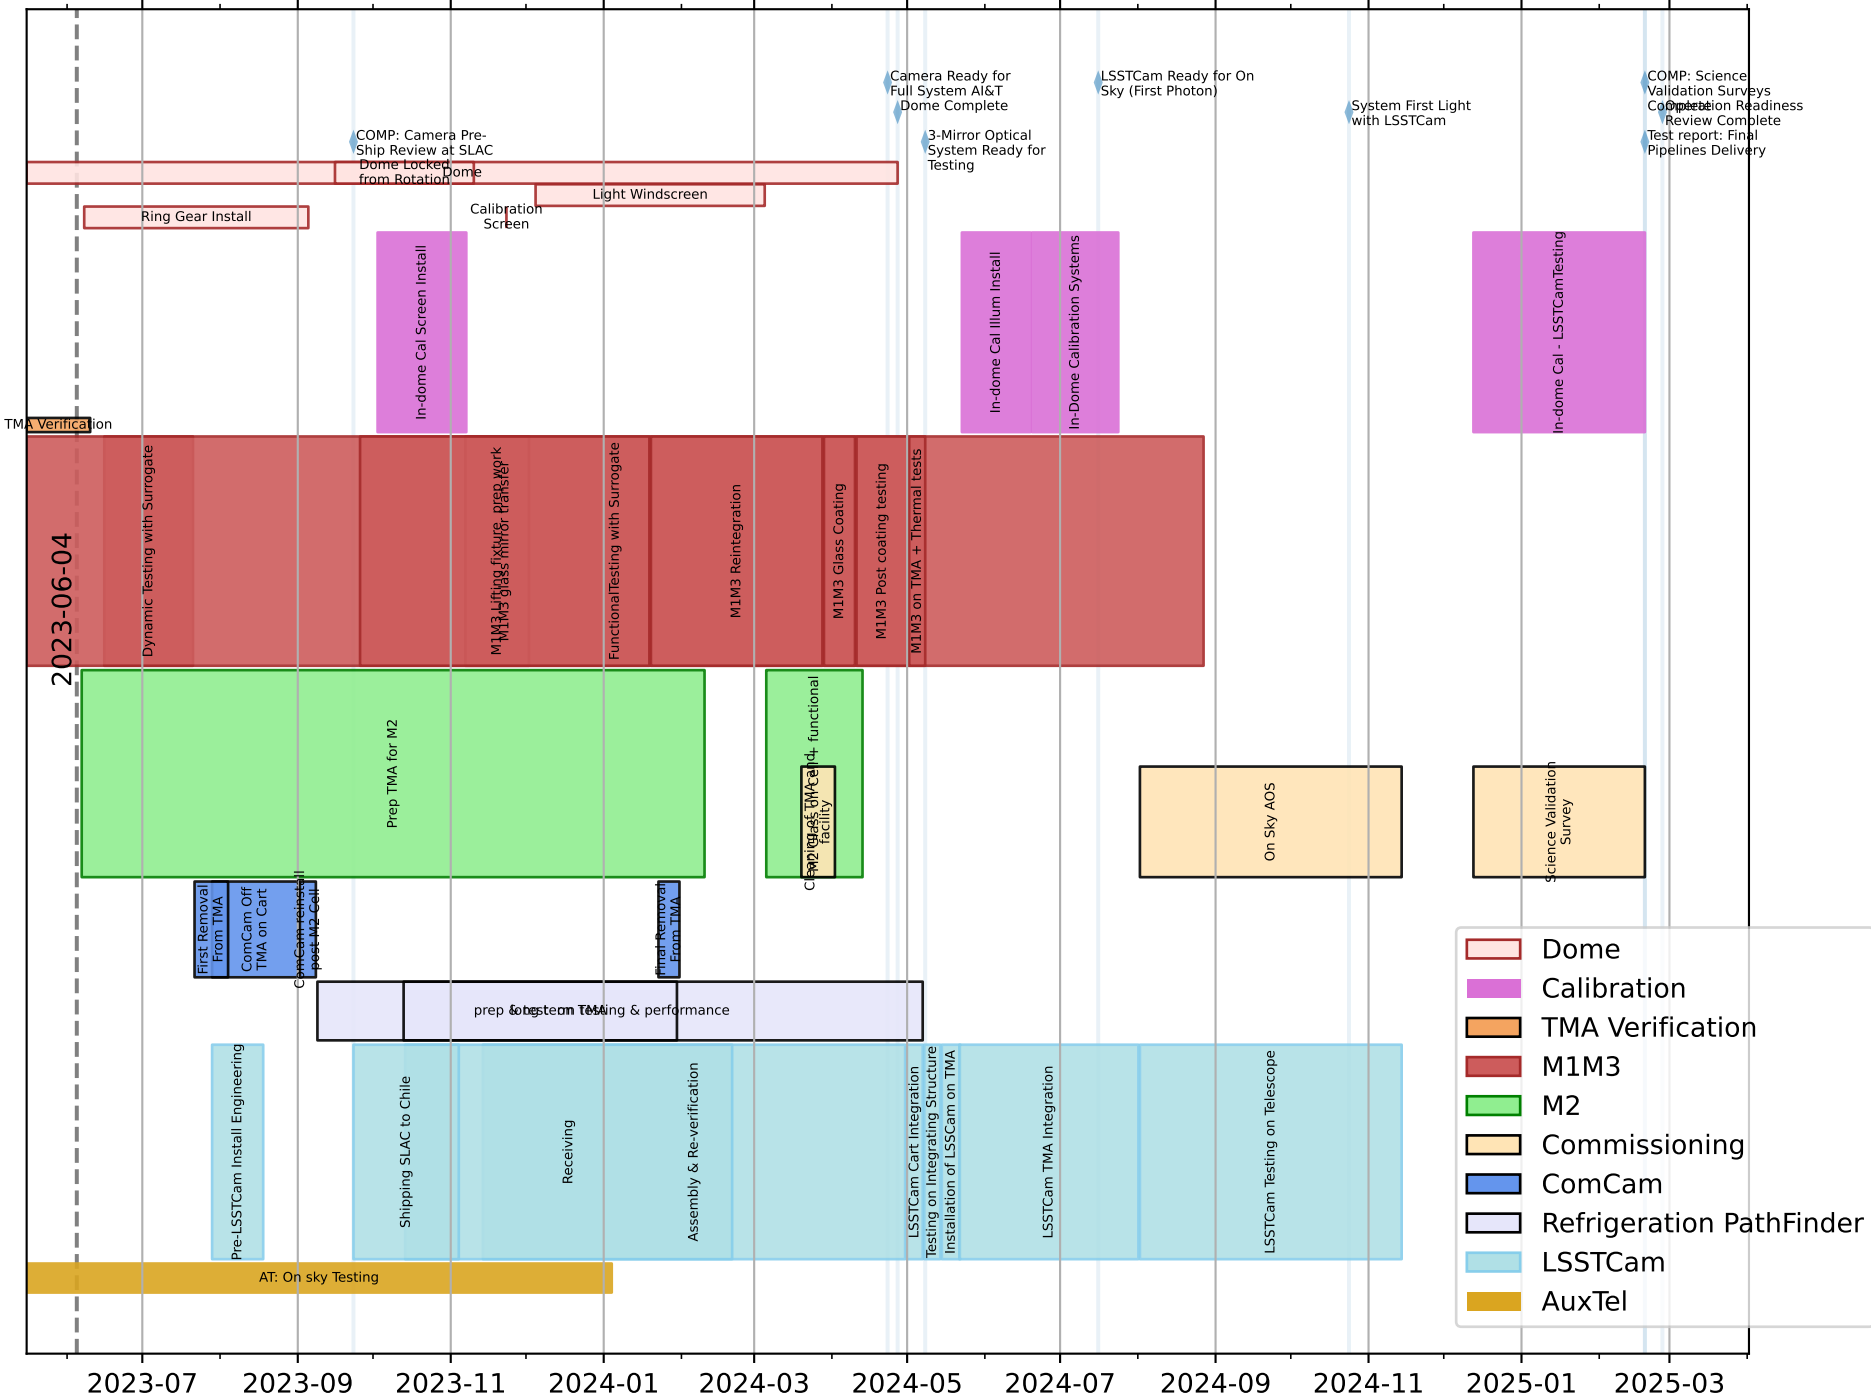

202304-ME.xls

2023-07 2023-09 2023-11 2024-01 2024-03 2024-05 2024-07 2024-09 2024-11 2025-01 2025-03

- Dome
- Calibration
- TMA Verification
- M1M3
- M2
- Commissioning
- ComCam
- Refrigeration Pathfinder
- LSSTCam
- AuxTel