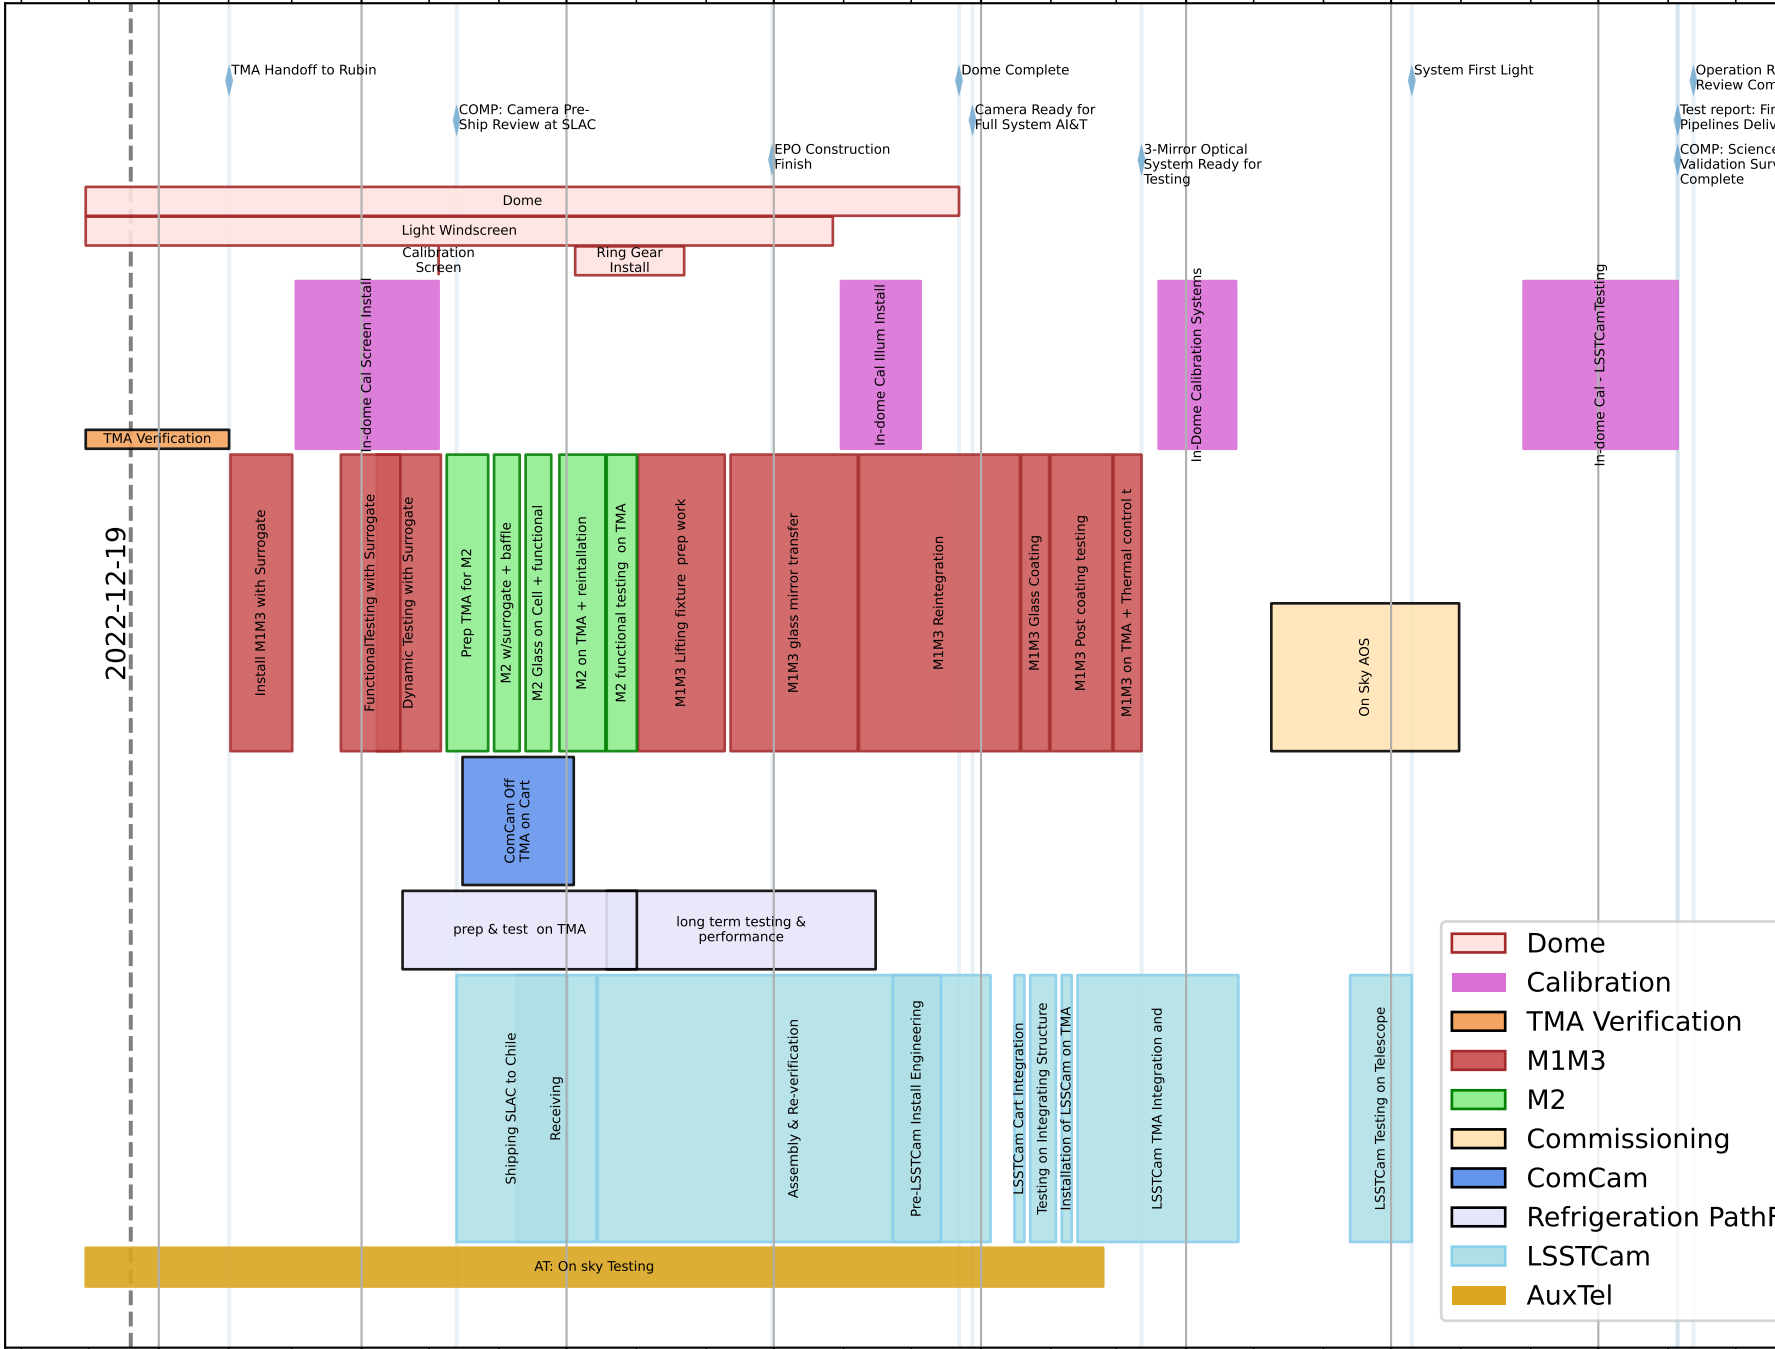

202210-ME.xls

2023-01

2023-04

2023-07

2023-10

2024-01

2024-04

2024-07

2024-10

2022-12-19

- Dome
- Calibration
- TMA Verification
- M1M3
- M2
- Commissioning
- ComCam
- Refrigeration Pathfinder
- LSSTCam
- AuxTel

2023-01

2023-04

2023-07

2023-10

2024-01

2024-04

2024-07

2024-10