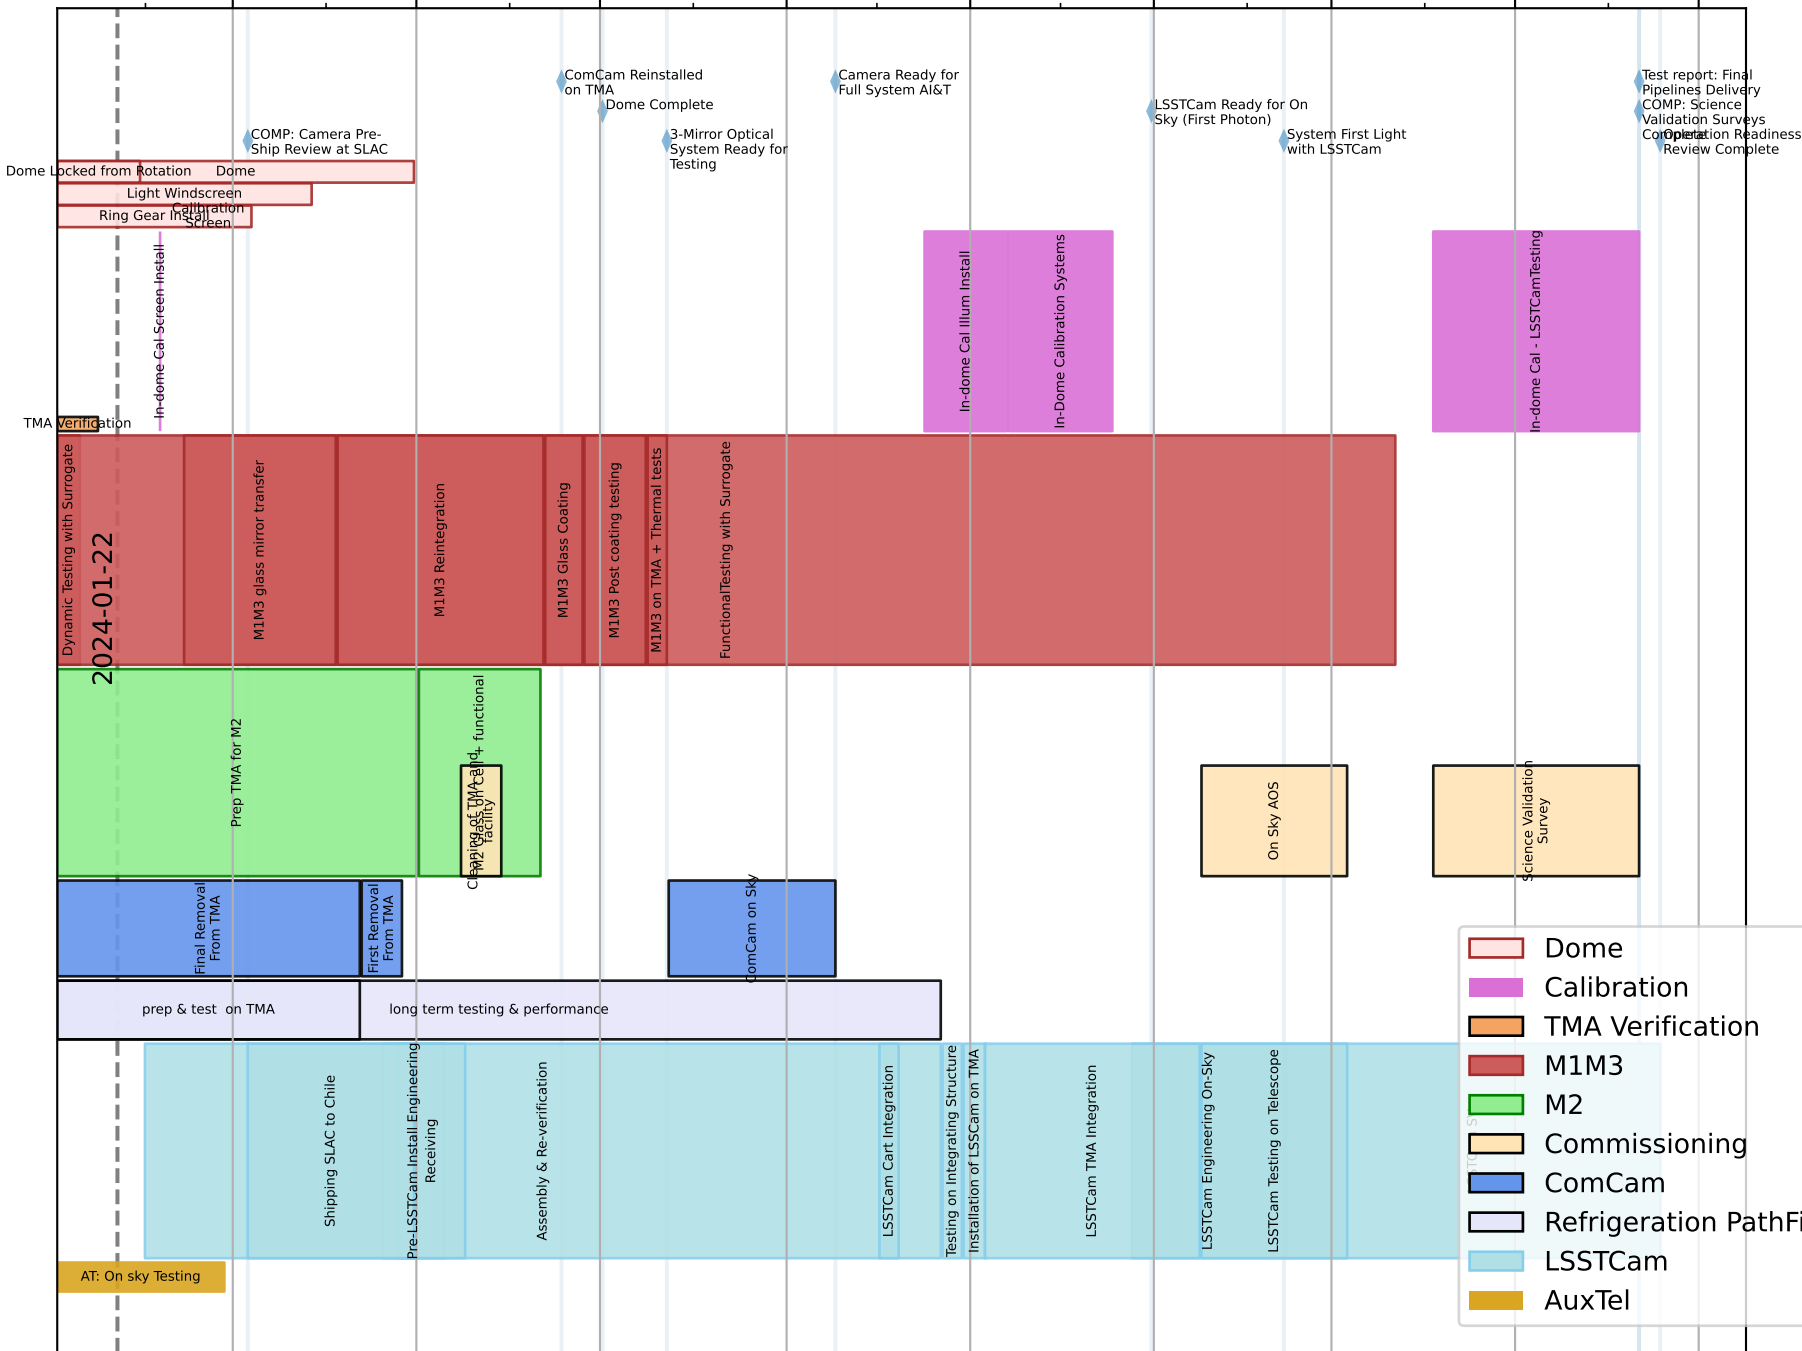

202311-ME.xls

2024-03 2024-05 2024-07 2024-09 2024-11 2025-01 2025-03 2025-05 2025-07

- Dome
- Calibration
- TMA Verification
- M1M3
- M2
- Commissioning
- ComCam
- Refrigeration Pathfinder
- LSSTCam
- AuxTel