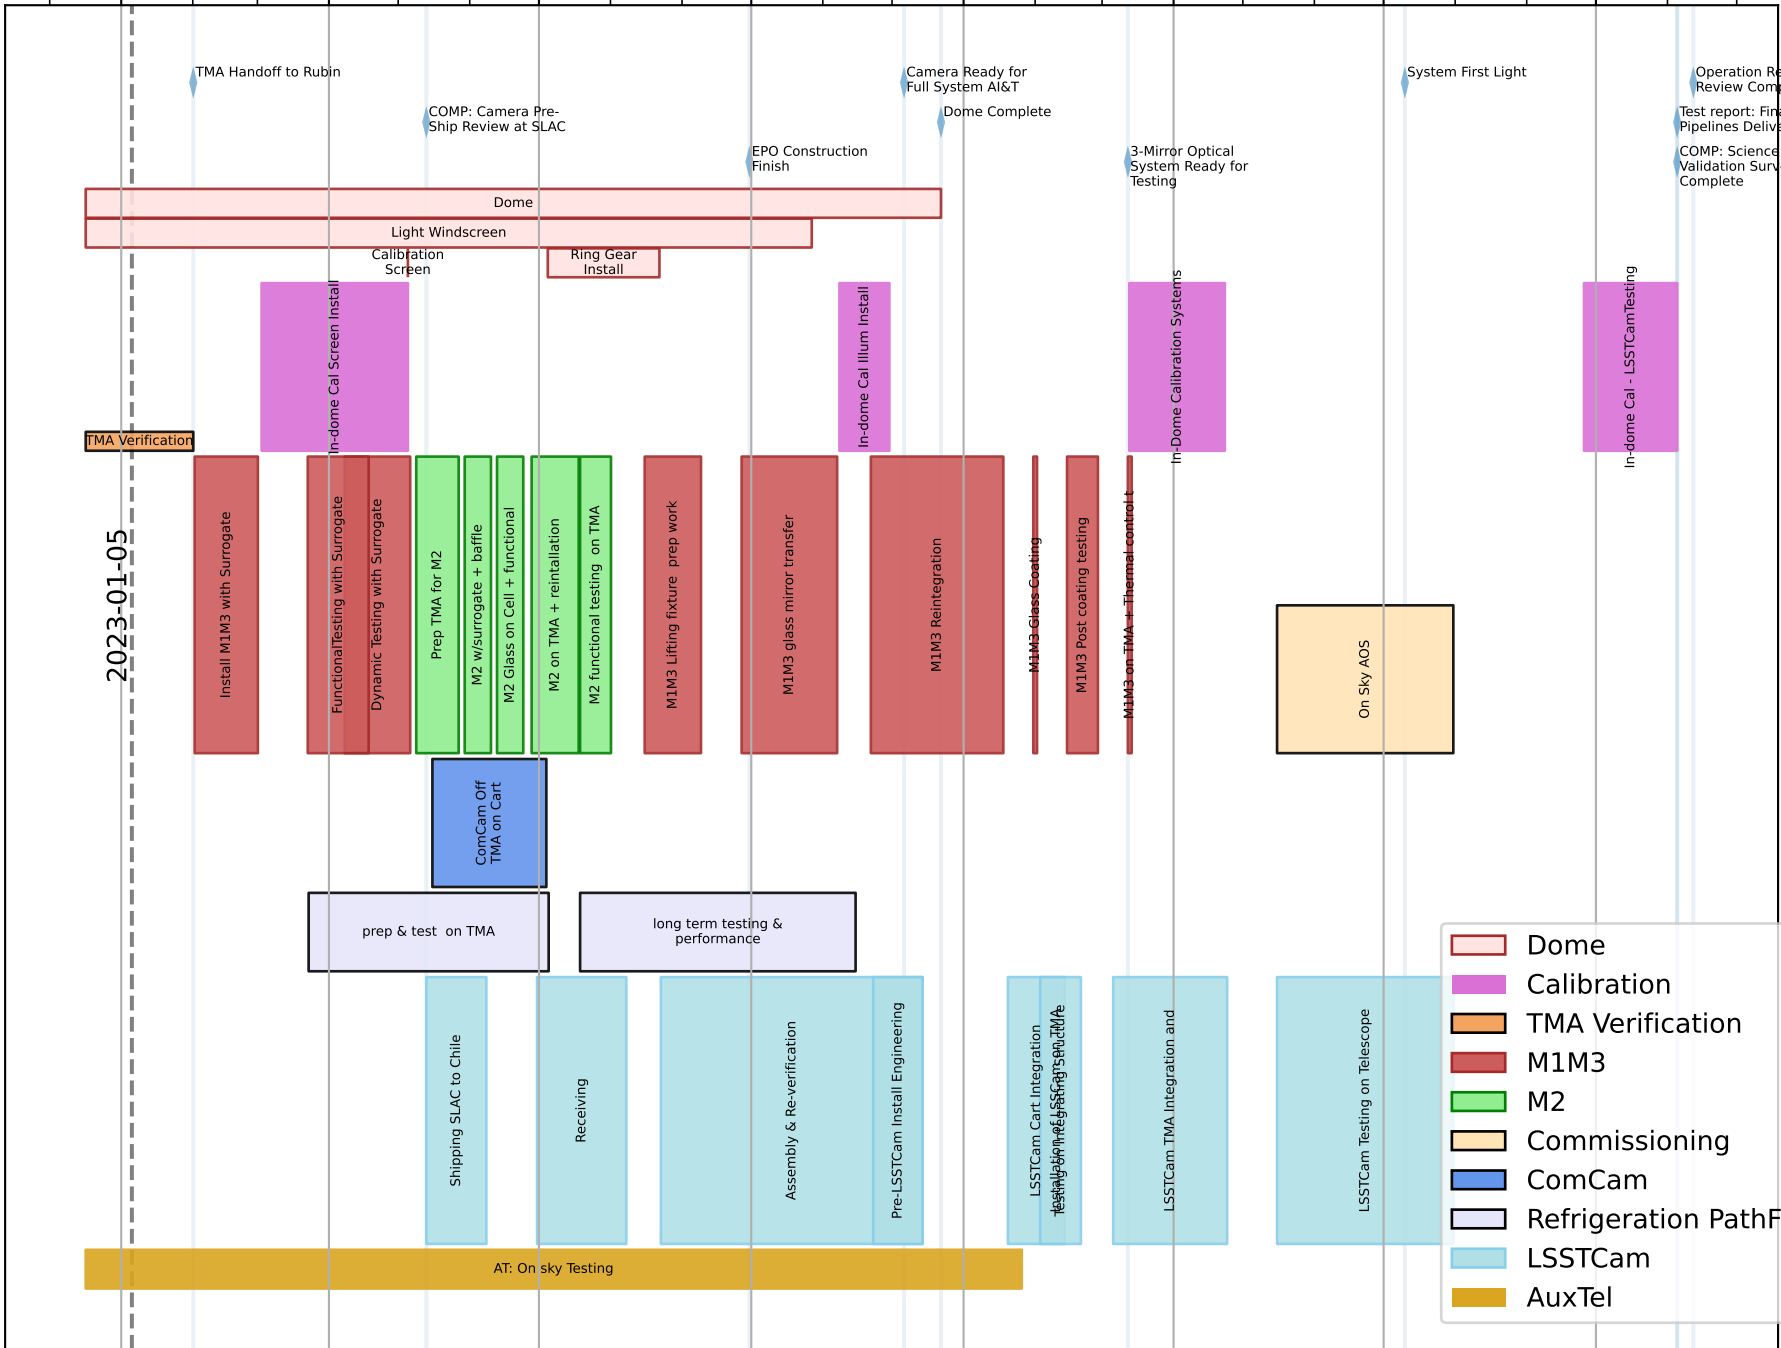

202211-ME.xls

2023-01 2023-04 2023-07 2023-10 2024-01 2024-04 2024-07 2024-10

- Dome
- Calibration
- TMA Verification
- M1M3
- M2
- Commissioning
- ComCam
- Refrigeration Pathfinder
- LSSTCam
- AuxTel