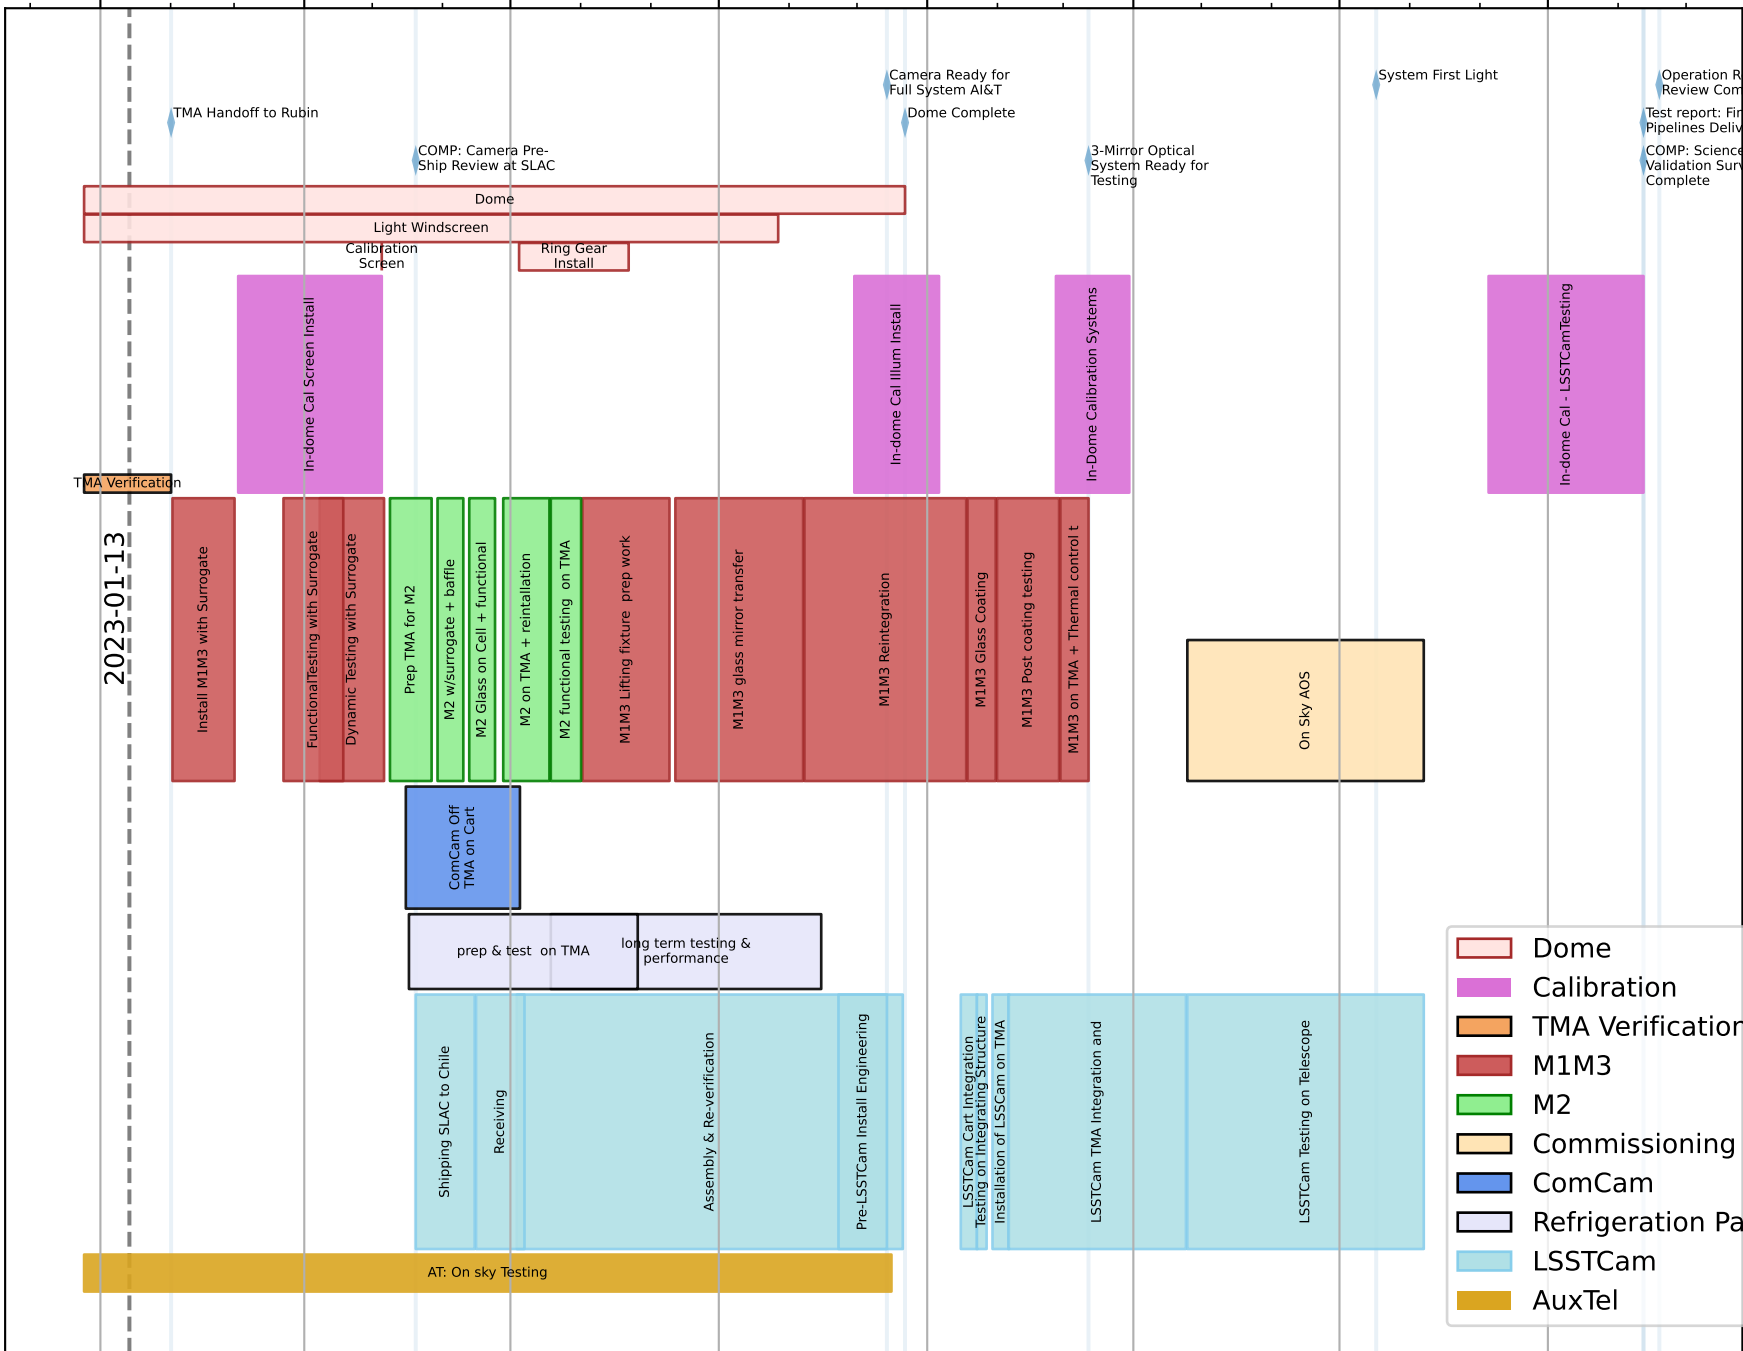

202211-ME.xls

2023-01 2023-04 2023-07 2023-10 2024-01 2024-04 2024-07 2024-10

- Dome
- Calibration
- TMA Verification
- M1M3
- M2
- Commissioning
- ComCam
- Refrigeration Pathfinder
- LSSTCam
- AuxTel