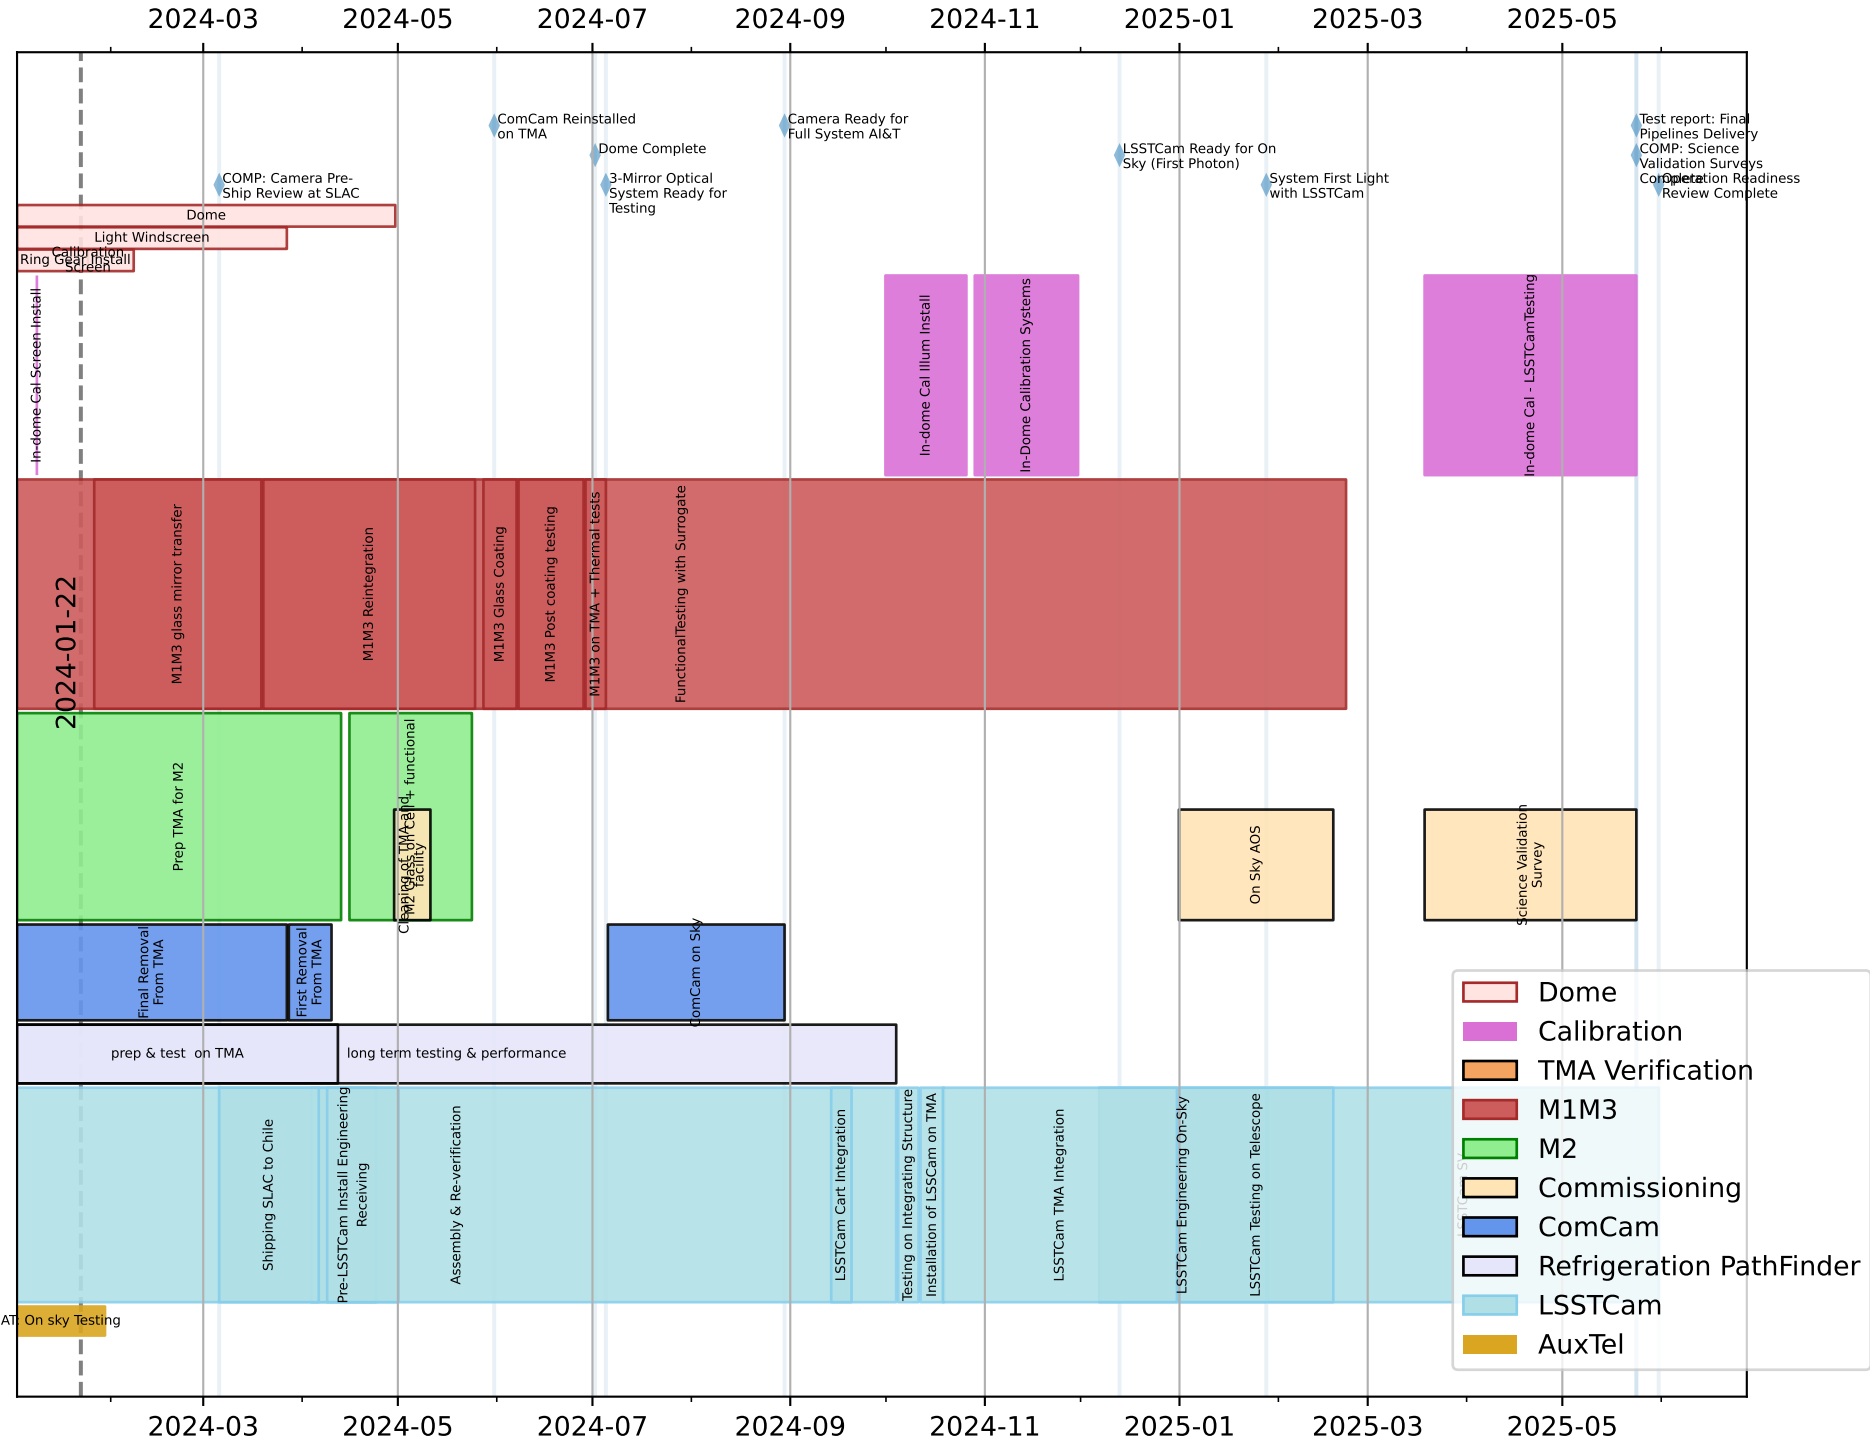

202310-ME.xls

- Dome
- Calibration
- TMA Verification
- M1M3
- M2
- Commissioning
- ComCam
- Refrigeration PathFinder
- LSSTCam
- AuxTel