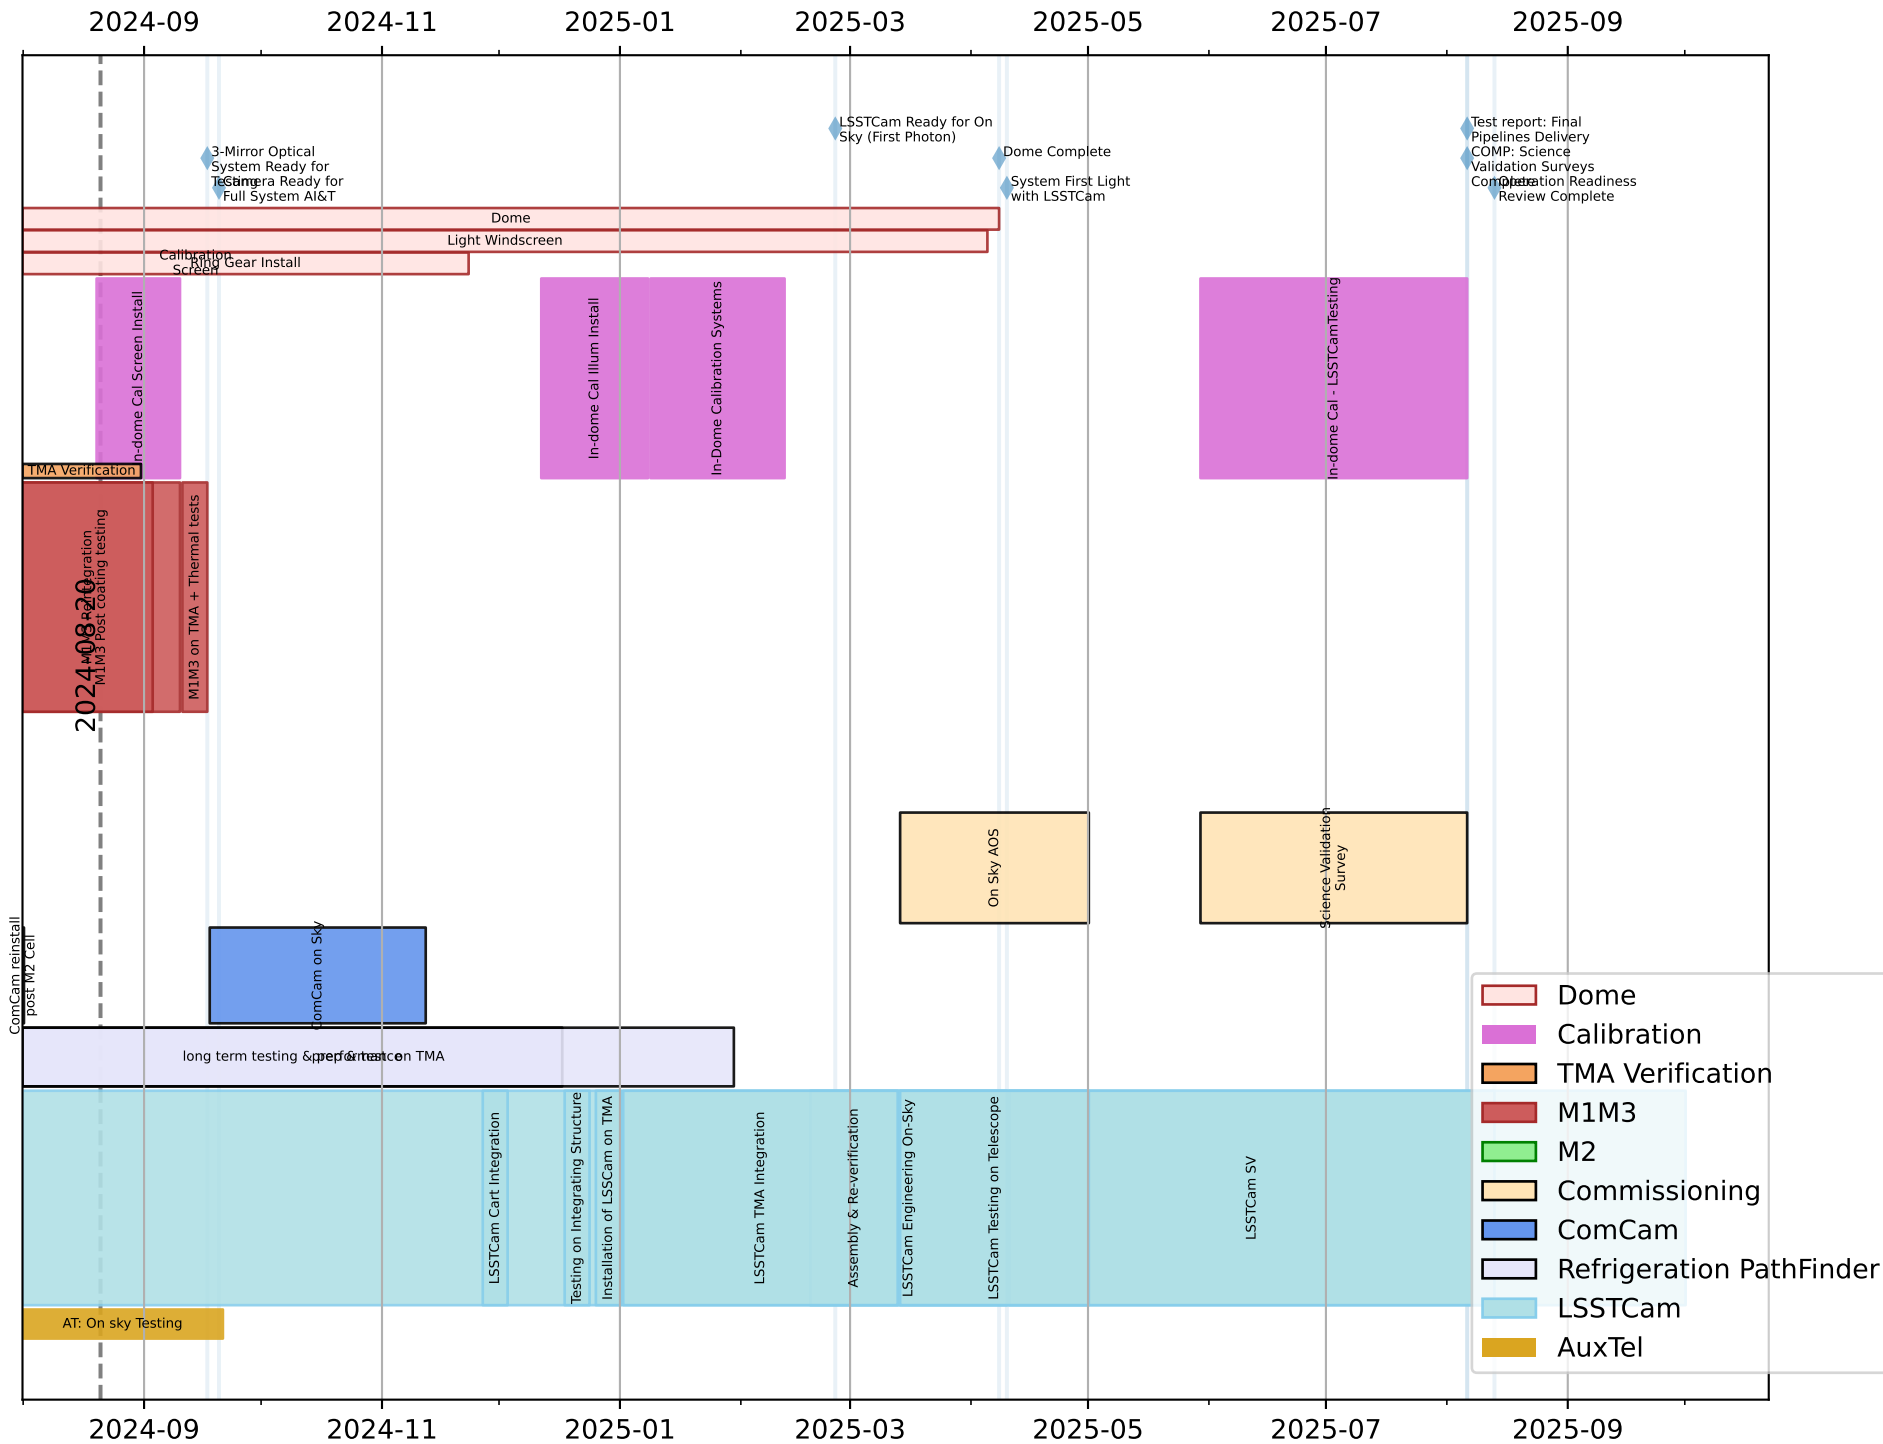

202406-ME.xls

- Dome
- Calibration
- TMA Verification
- M1M3
- M2
- Commissioning
- ComCam
- Refrigeration PathFinder
- LSSTCam
- AuxTel