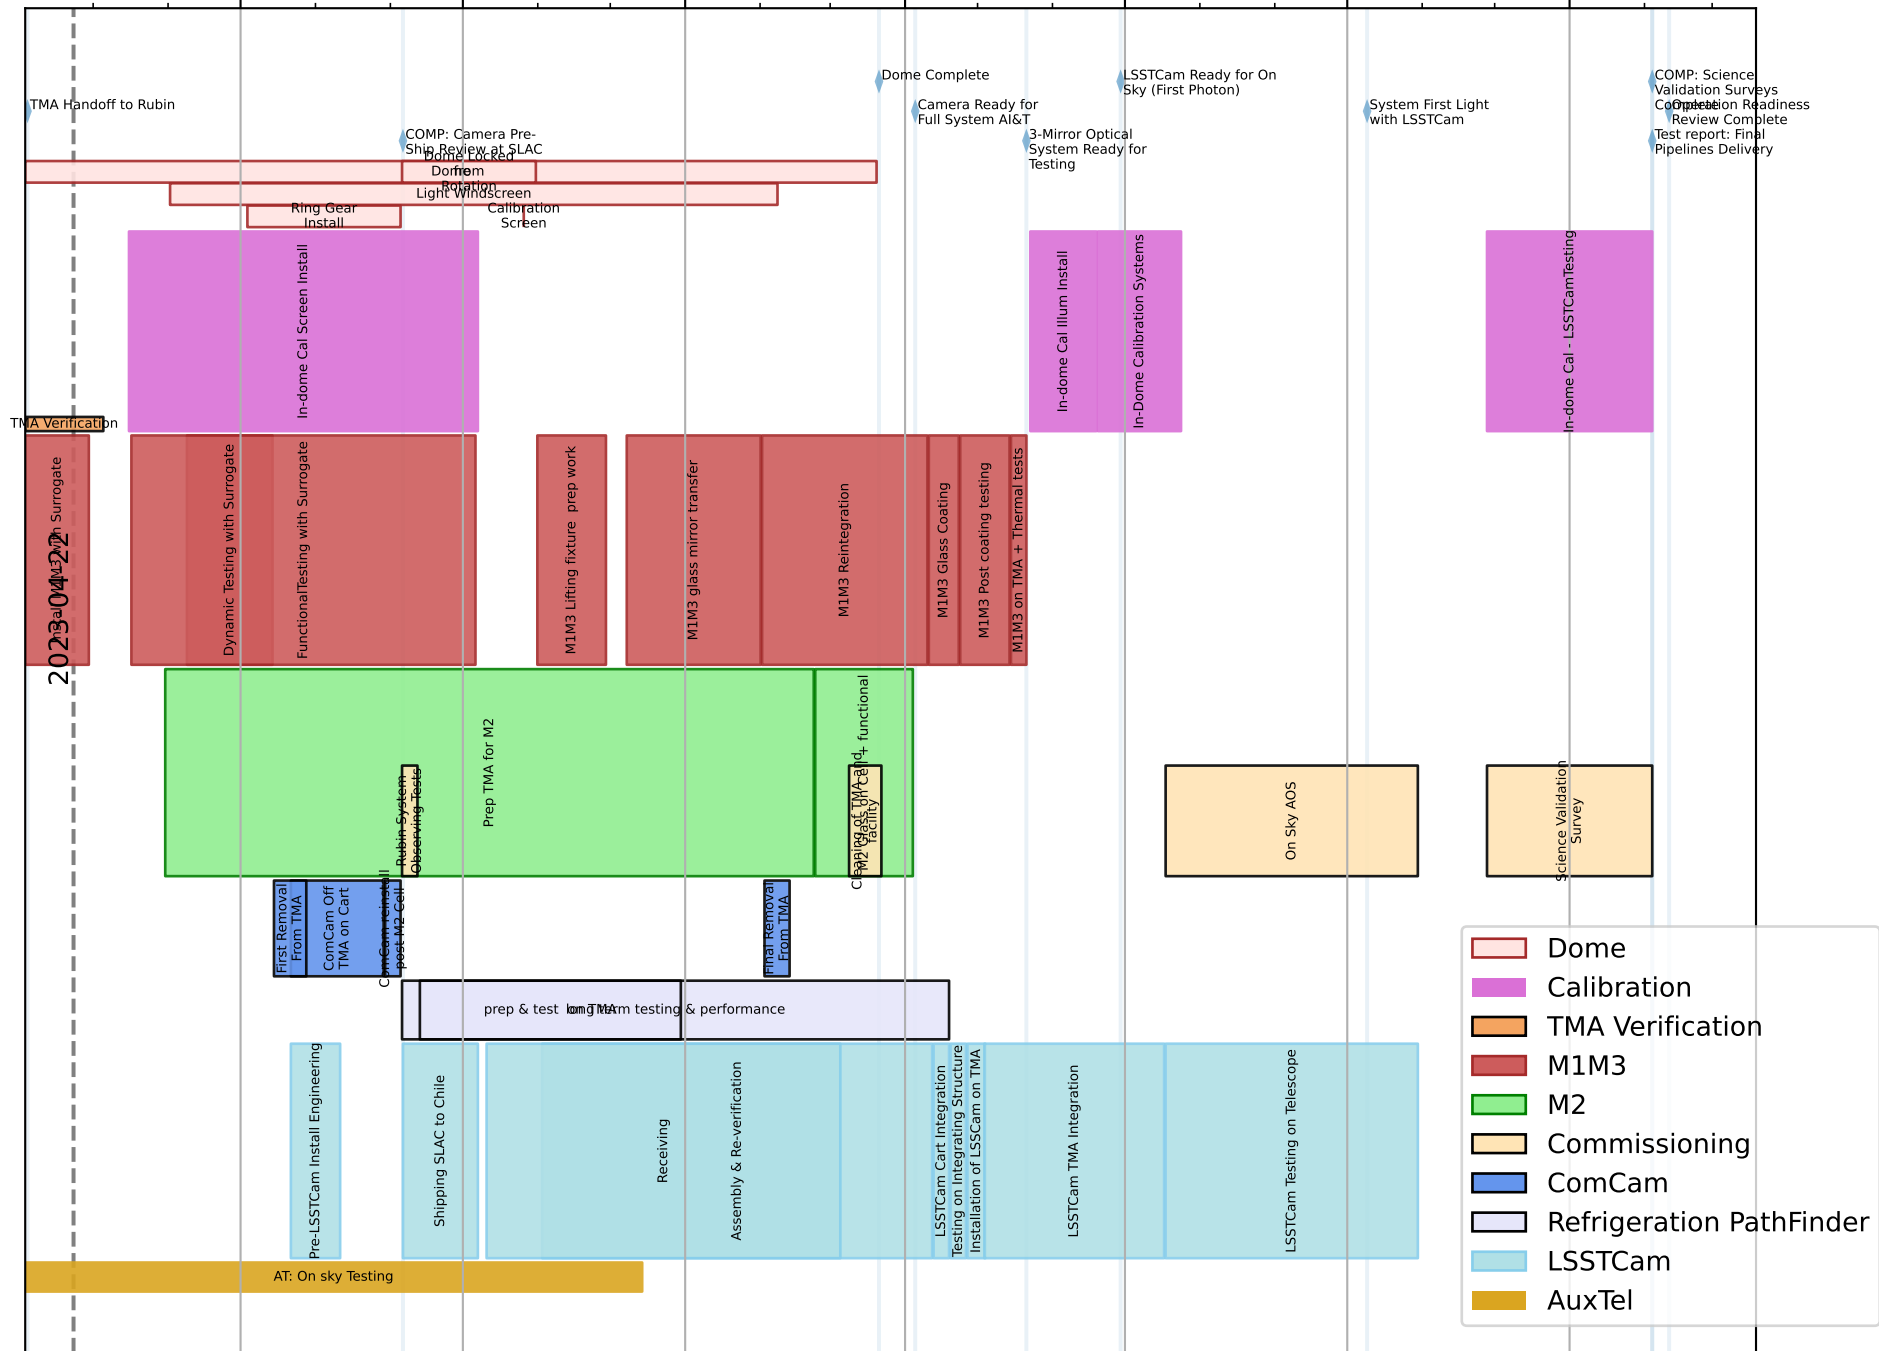

# 202303-ME.xls

2023-07

2023-10

2024-01

2024-04

2024-07

2024-10

2025-01

- Dome
- Calibration
- TMA Verification
- M1M3
- M2
- Commissioning
- ComCam
- Refrigeration PathFinder
- LSSTCam
- AuxTel