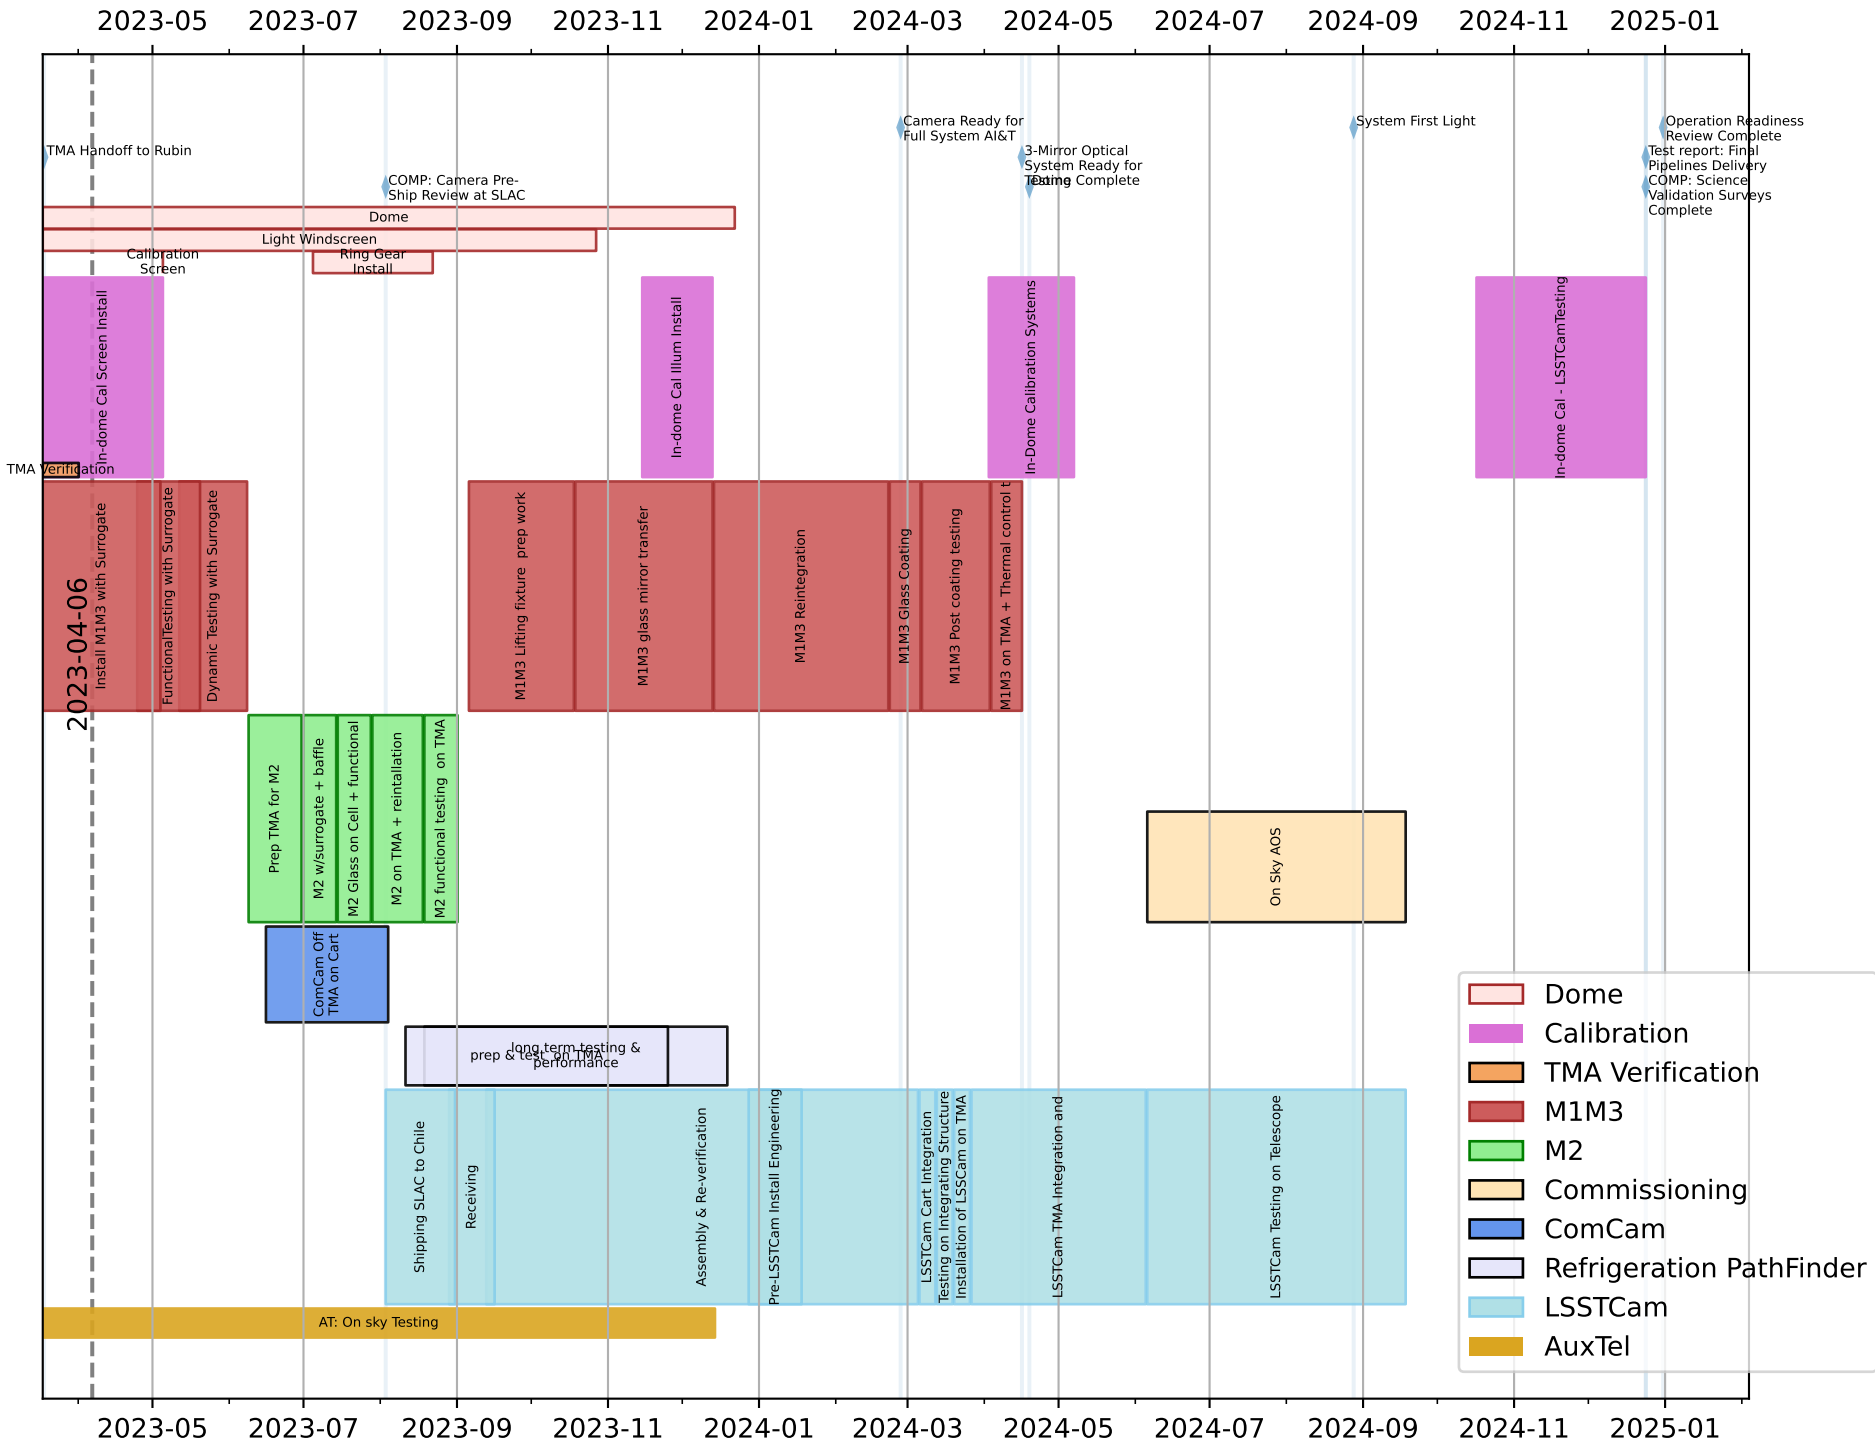

202302-ME.xls

- Dome
- Calibration
- TMA Verification
- M1M3
- M2
- Commissioning
- ComCam
- Refrigeration PathFinder
- LSSTCam
- AuxTel