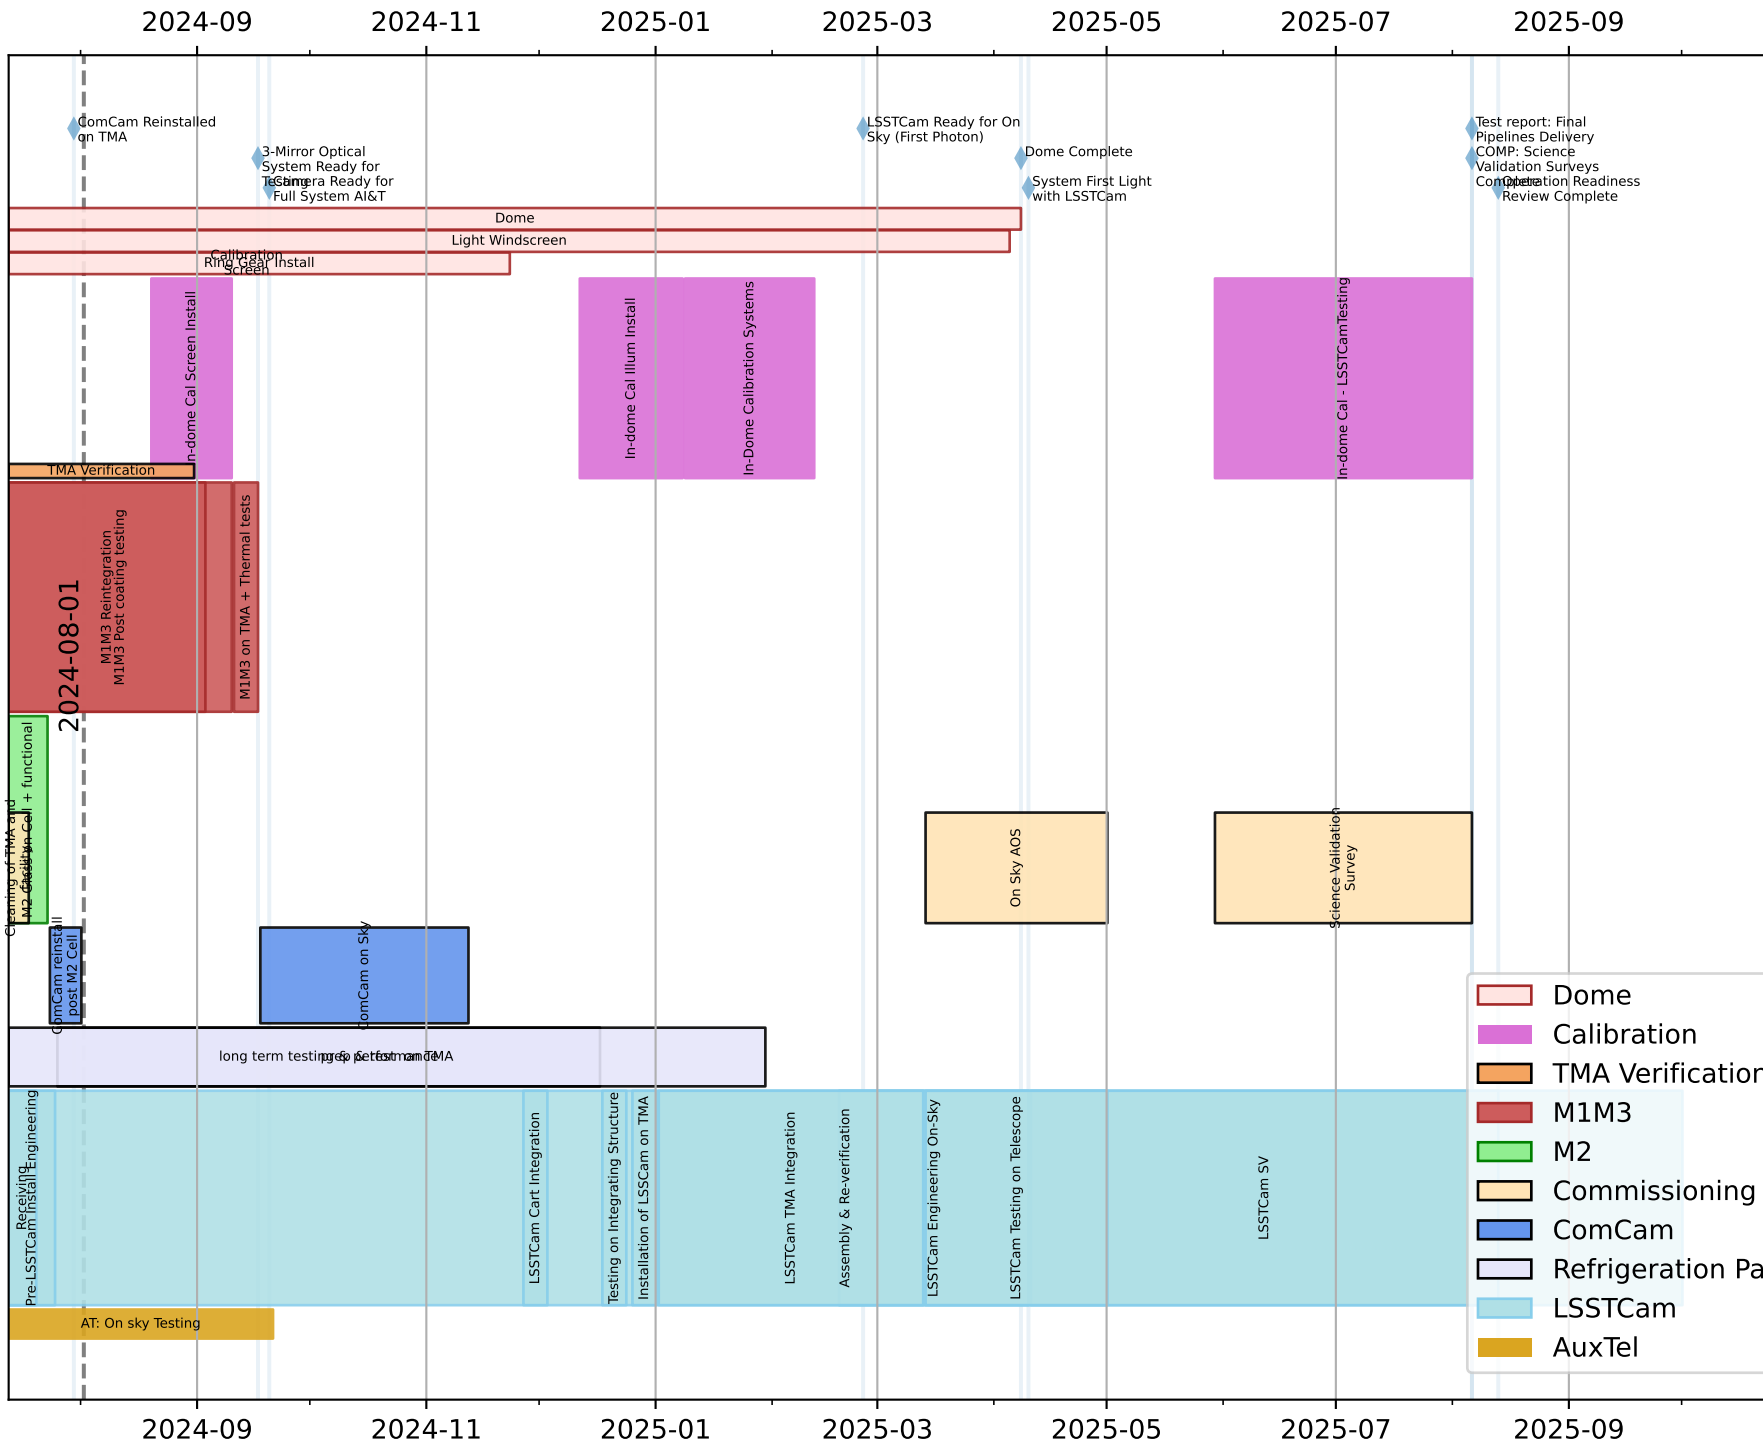

202406-ME.xls

- Dome
- Calibration
- TMA Verification
- M1M3
- M2
- Commissioning
- ComCam
- Refrigeration PathFinder
- LSSTCam
- AuxTel